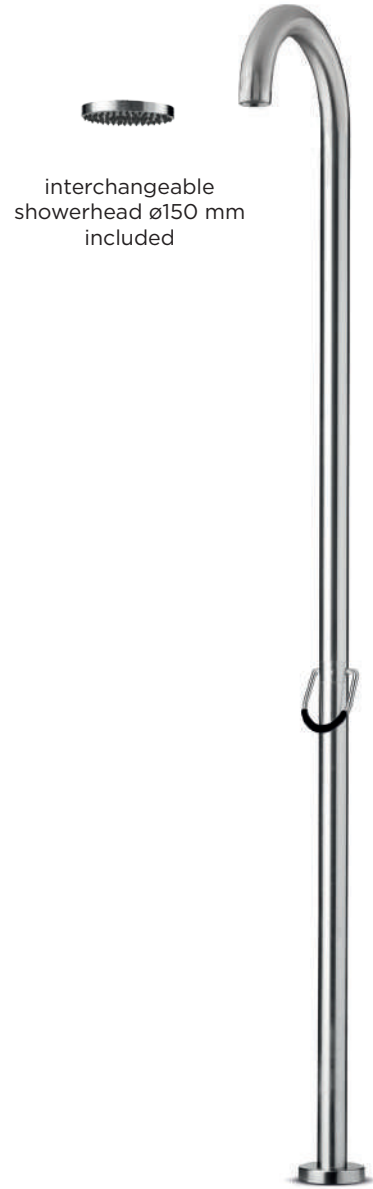

# JEE-O original shower 01

Article code: 100-6100  
 ● Brushed stainless steel

Material: Stainless Steel r316

Cleaning instructions: download JEE-O shower and taps manual on our website: [www.jee-o.com](http://www.jee-o.com)

Cartridge: Kerox ceramic mixing mechanism (35mm), item code 005-0101

Interchangeable shower heads: Ø58mm/43 nozzles, item code 100-6120  
 Ø150mm/100 nozzles, item code 100-6140

Flow at water of 38°C/100,4°F: 12l p/m at 3bar pressure

Connection: 2 x G 1/2" (Ø15mm / 0.6") nylon<sup>(out)</sup>/epdm<sup>(in)</sup> flexhose with stainless steel swivel British Standard Pipe (BSP)

Thread: G 1/2"

Dimension package: L 159 x W 27 W 66 x H 19 cm