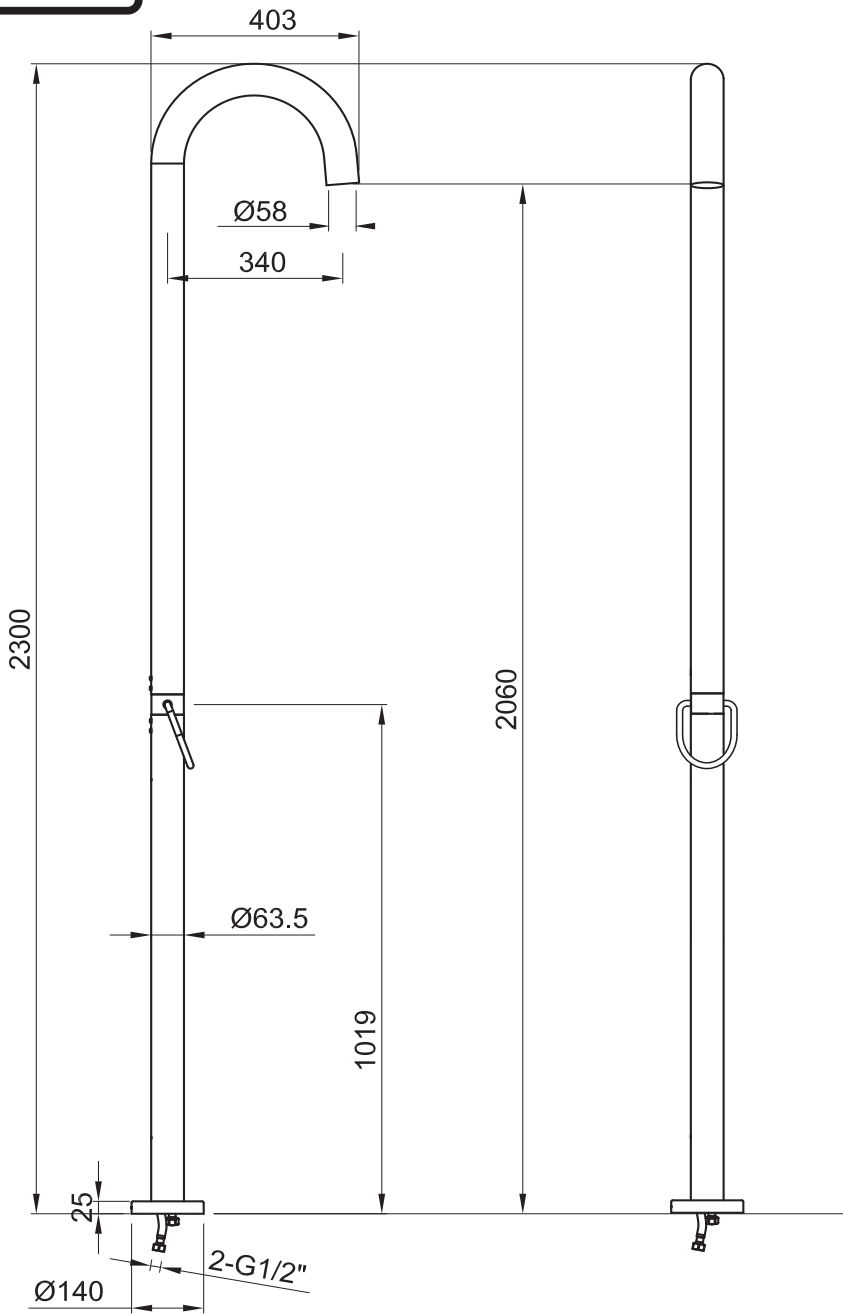

# JEE-O original shower 01

Article code: 100-6100  
 ● Brushed stainless steel

Material: Stainless Steel r316

Cleaning instructions: download JEE-O shower and taps manual on our website: [www.jee-o.com](http://www.jee-o.com)

Cartridge: Kerox ceramic mixing mechanism (35mm), item code 005-0101

Interchangeable shower heads: Ø58mm/43 nozzles, item code 100-6120  
 Ø150mm/100 nozzles, item code 100-6140

Flow at water of 38°C/100,4°F: 12l p/m at 3bar pressure

Connection: 2 x G 1/2" (Ø15mm / 0.6") nylon<sup>(out)</sup>/epdm<sup>(in)</sup> flexhose with stainless steel swivel British Standard Pipe (BSP)

Thread: G 1/2"

Dimension package: L 159 x W 27 W 66 x H 19 cm